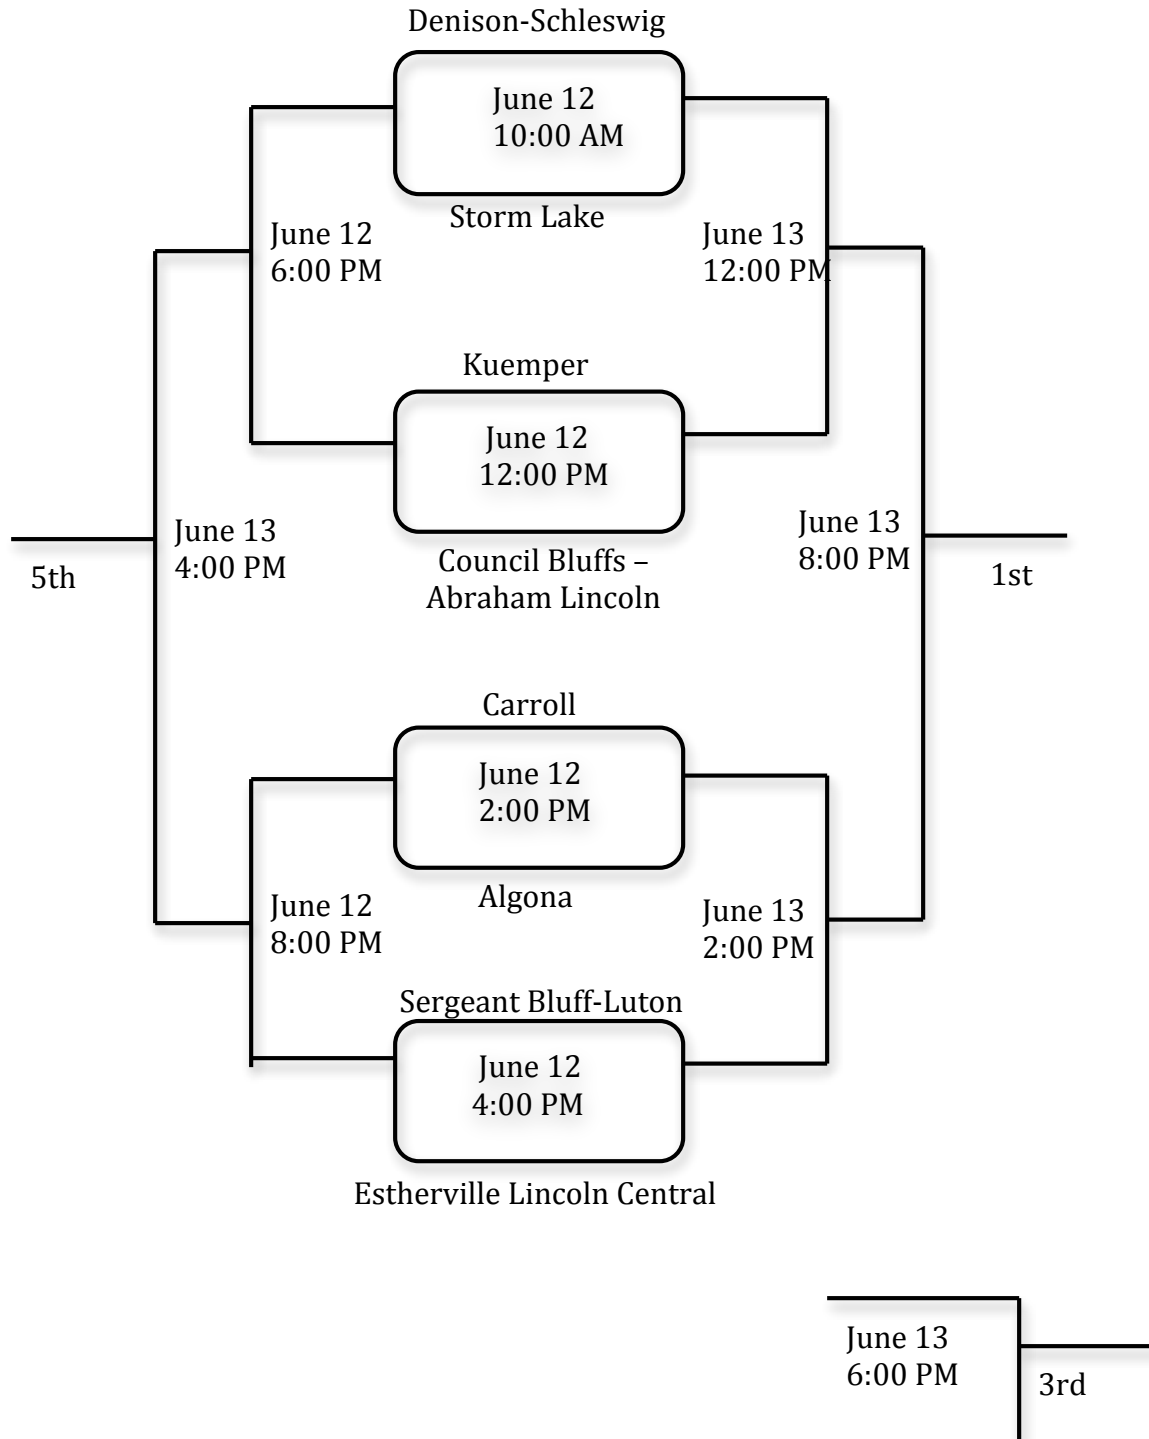

2010 Carroll Invitational Baseball Tournament

Pairings

No inning will start after
1 hour and 45 minutes

No 7th Place Game